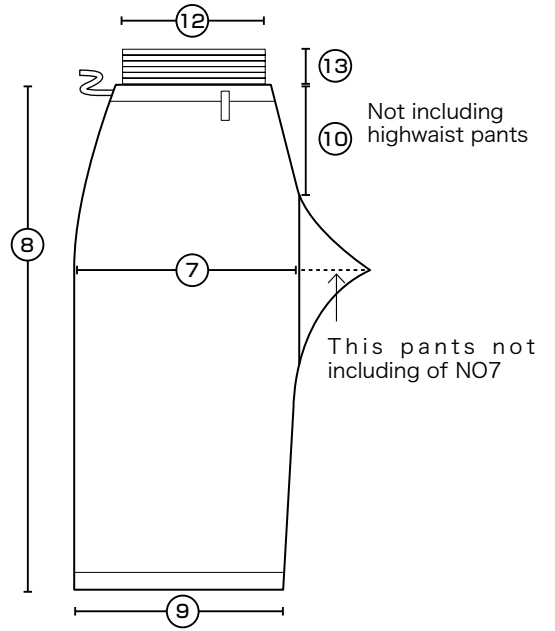

Custom order ORDER FORM

①	cm	⑦	cm
②	cm	⑧	cm
③	cm	⑨	cm
④	cm	⑩	cm
⑤	cm	⑪	cm
⑥	cm	⑫	cm
Label		⑬	

Height	cm	Weight	kg
Waist	cm	Hip	cm

Material		
Embroidery of name	Jaket	
	pants	

Embroidery on chest	Embroidery on sleeve