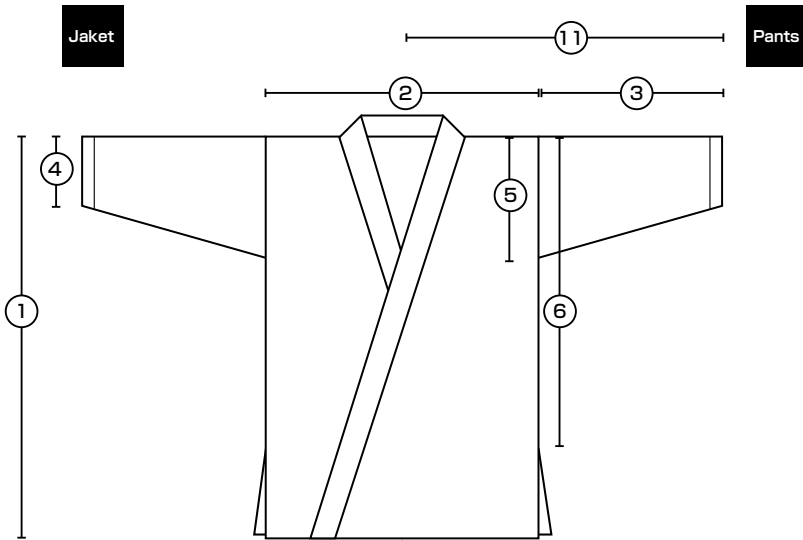

Custom order ORDER FORM

①	cm	⑦	cm
②	cm	⑧	cm
③	cm	⑨	cm
④	cm	⑩	cm
⑤	cm	⑪	cm
⑥	cm	⑫	cm
Label		⑬	

Height	cm	Weight	kg
Waist	cm	Hip	cm

Material		
Embroidery of name	Jaket	
	pants	

Embroidery on chest	Embroidery on sleeve